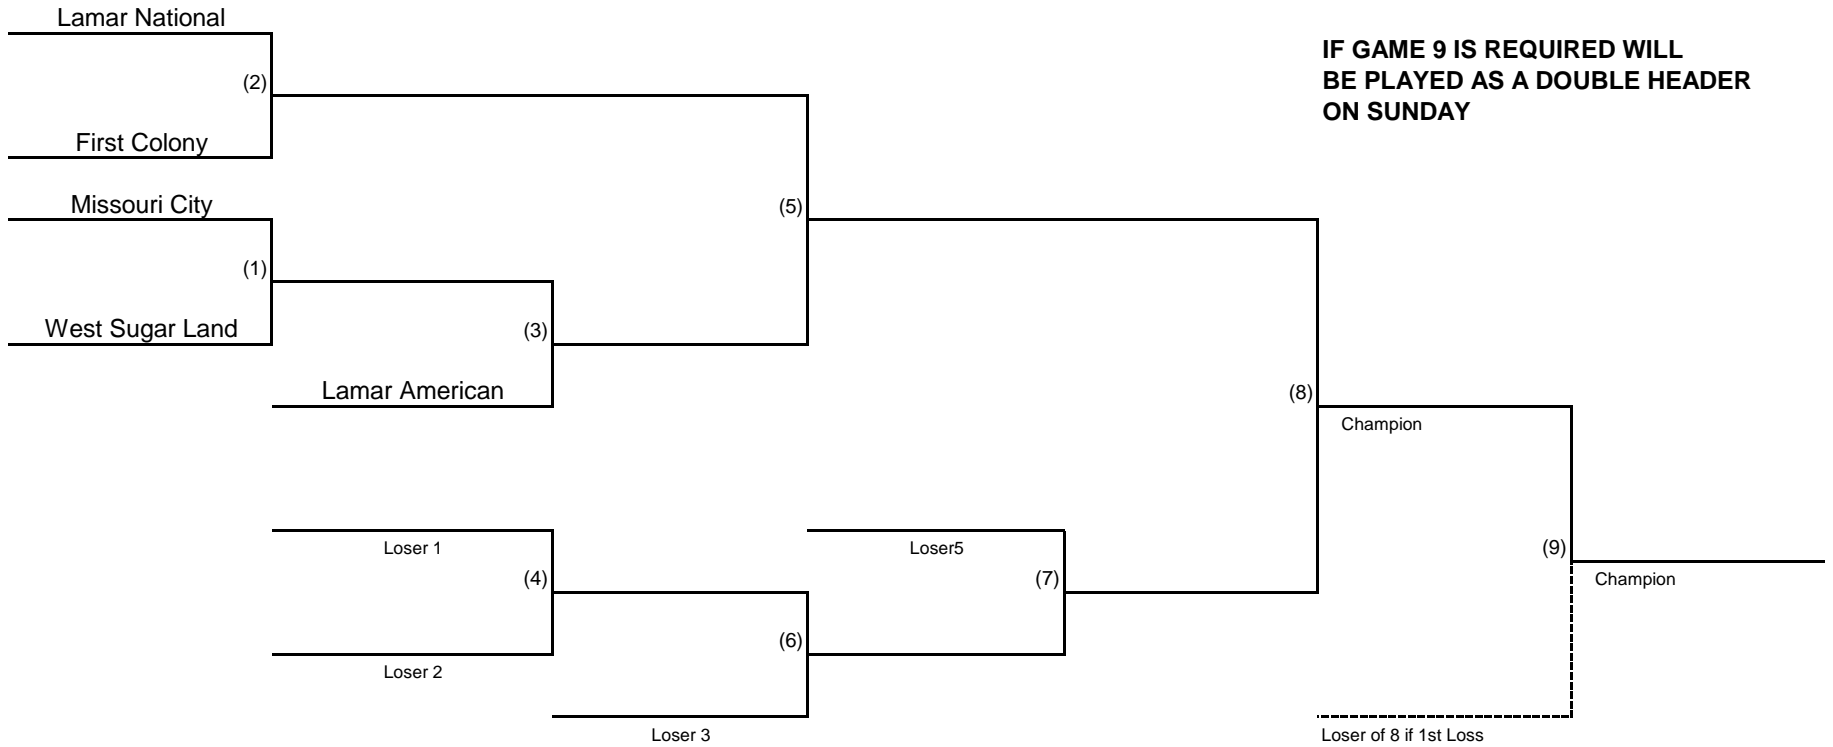

12U Bracket

WENDESDAY 2-Jun	THURSDAY 3-Jun	FRIDAY 4-Jun	SATURDAY 5-Jun	SUNDAY 6-Jun