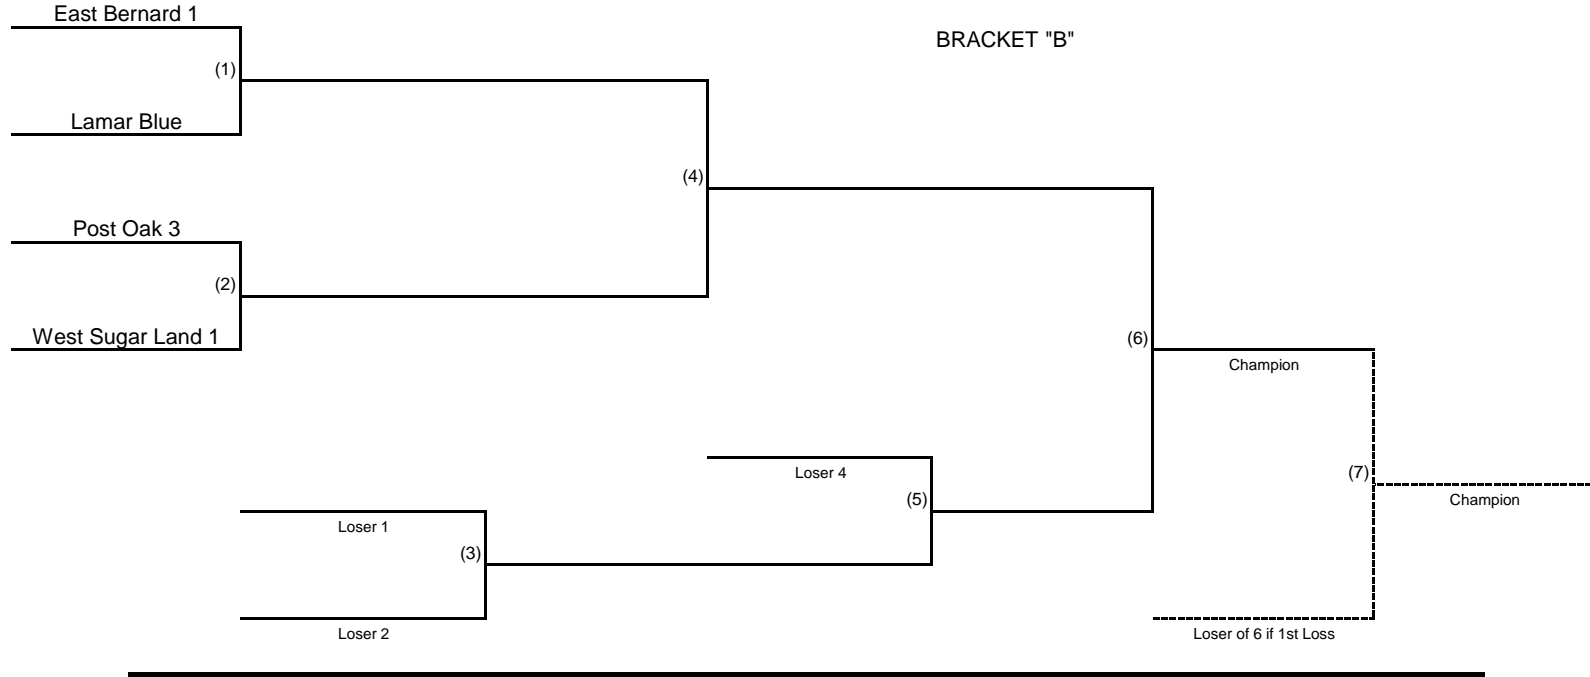

TUESDAY 1-Jun	WENDESDAY 2-Jun	THURSDAY 3-Jun	FRIDAY 4-Jun	SATURDAY 5-Jun	SUNDAY 6-Jun	MONDAY 7-Jun