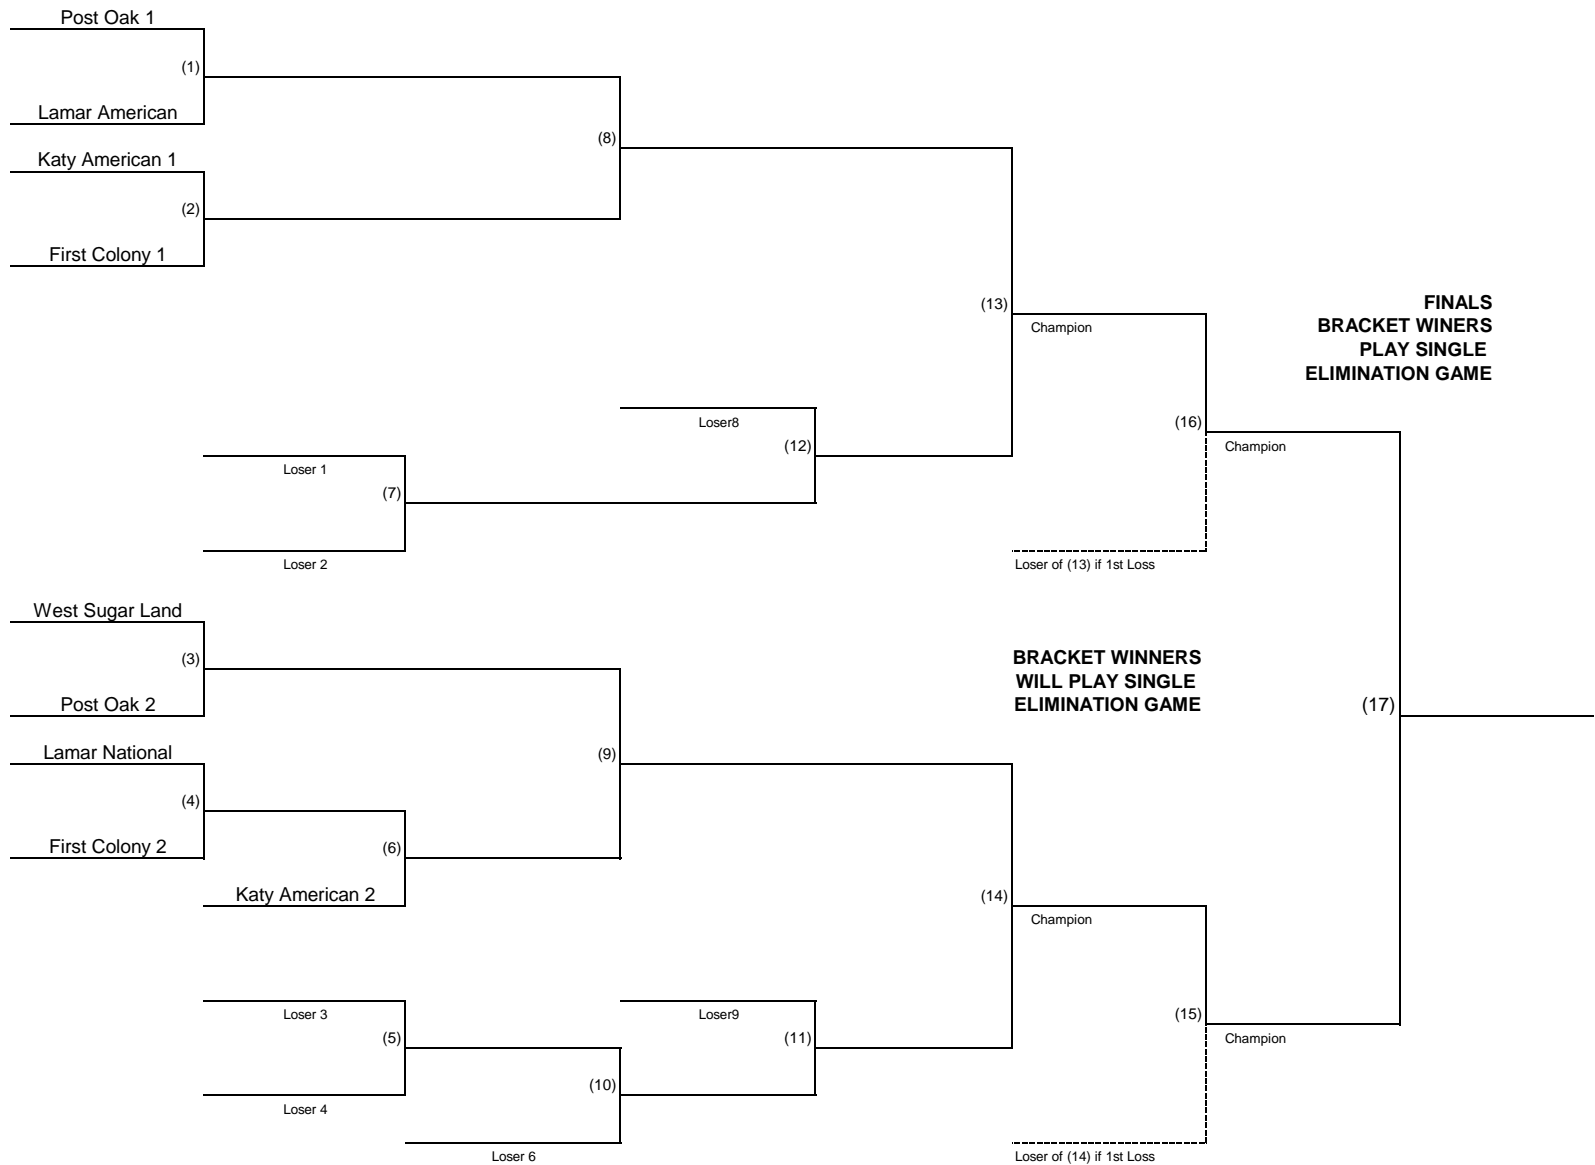

TUESDAY 1-Jun	WENDESDAY 2-Jun	THURSDAY 3-Jun	FRIDAY 4-Jun	SATURDAY 5-Jun	SUNDAY 6-Jun	TUESDAY 8-Jun

9U Bracket