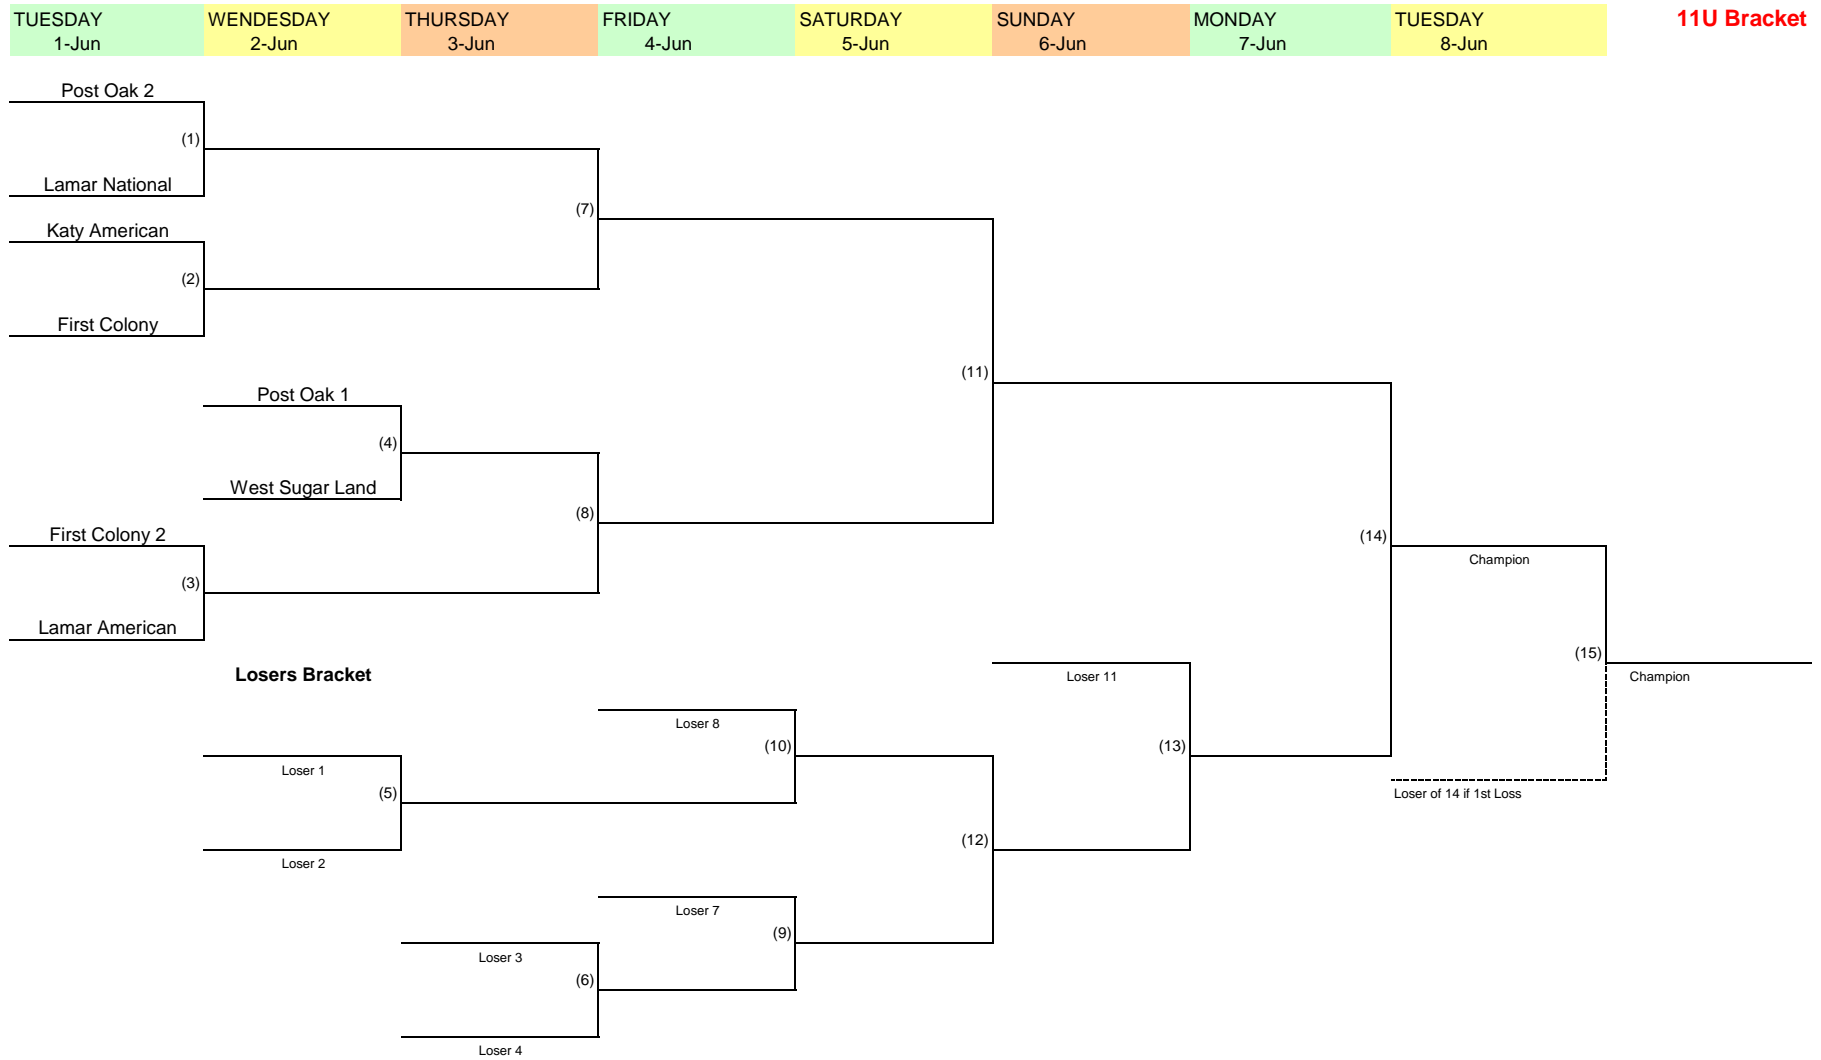

11U Bracket