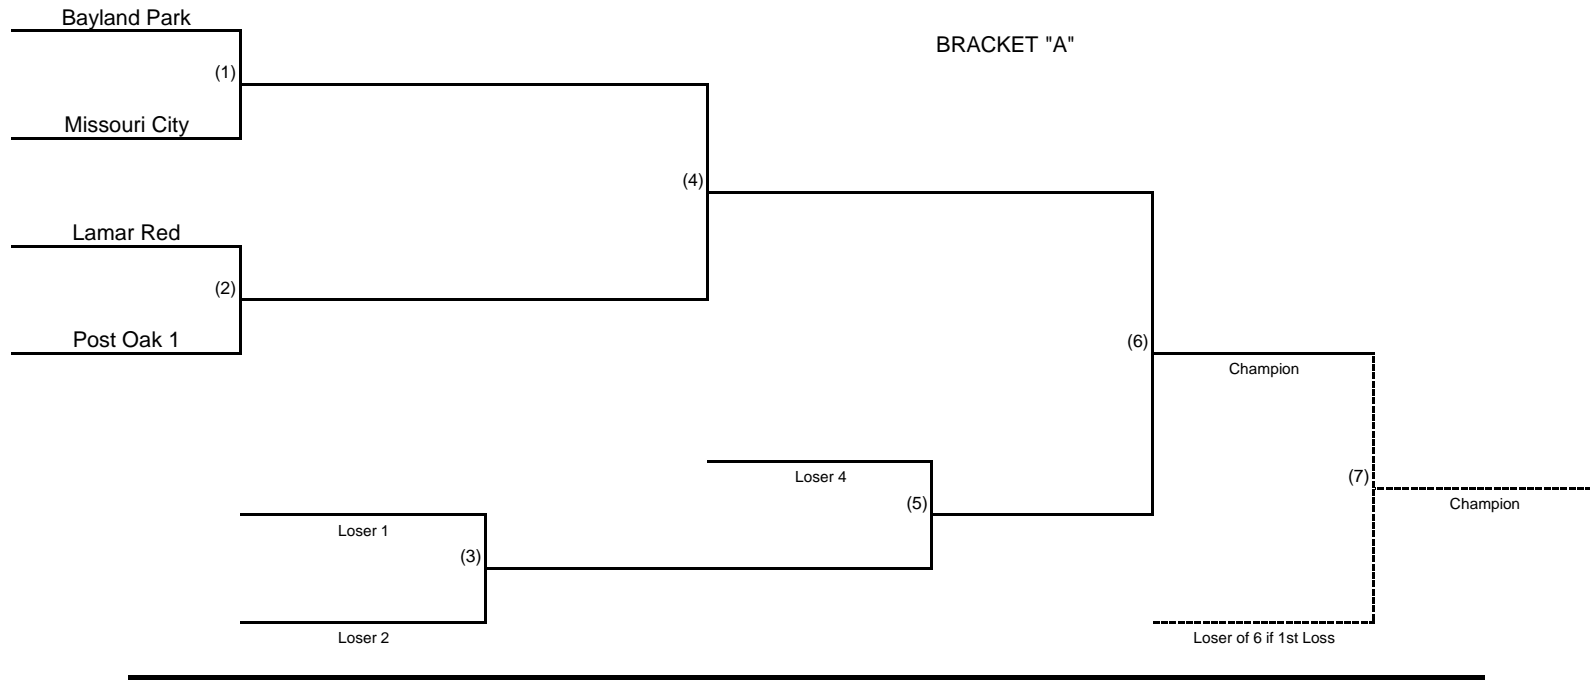

TUESDAY 1-Jun	WENDESDAY 2-Jun	THURSDAY 3-Jun	FRIDAY 4-Jun	SATURDAY 5-Jun	SUNDAY 6-Jun	MONDAY 7-Jun