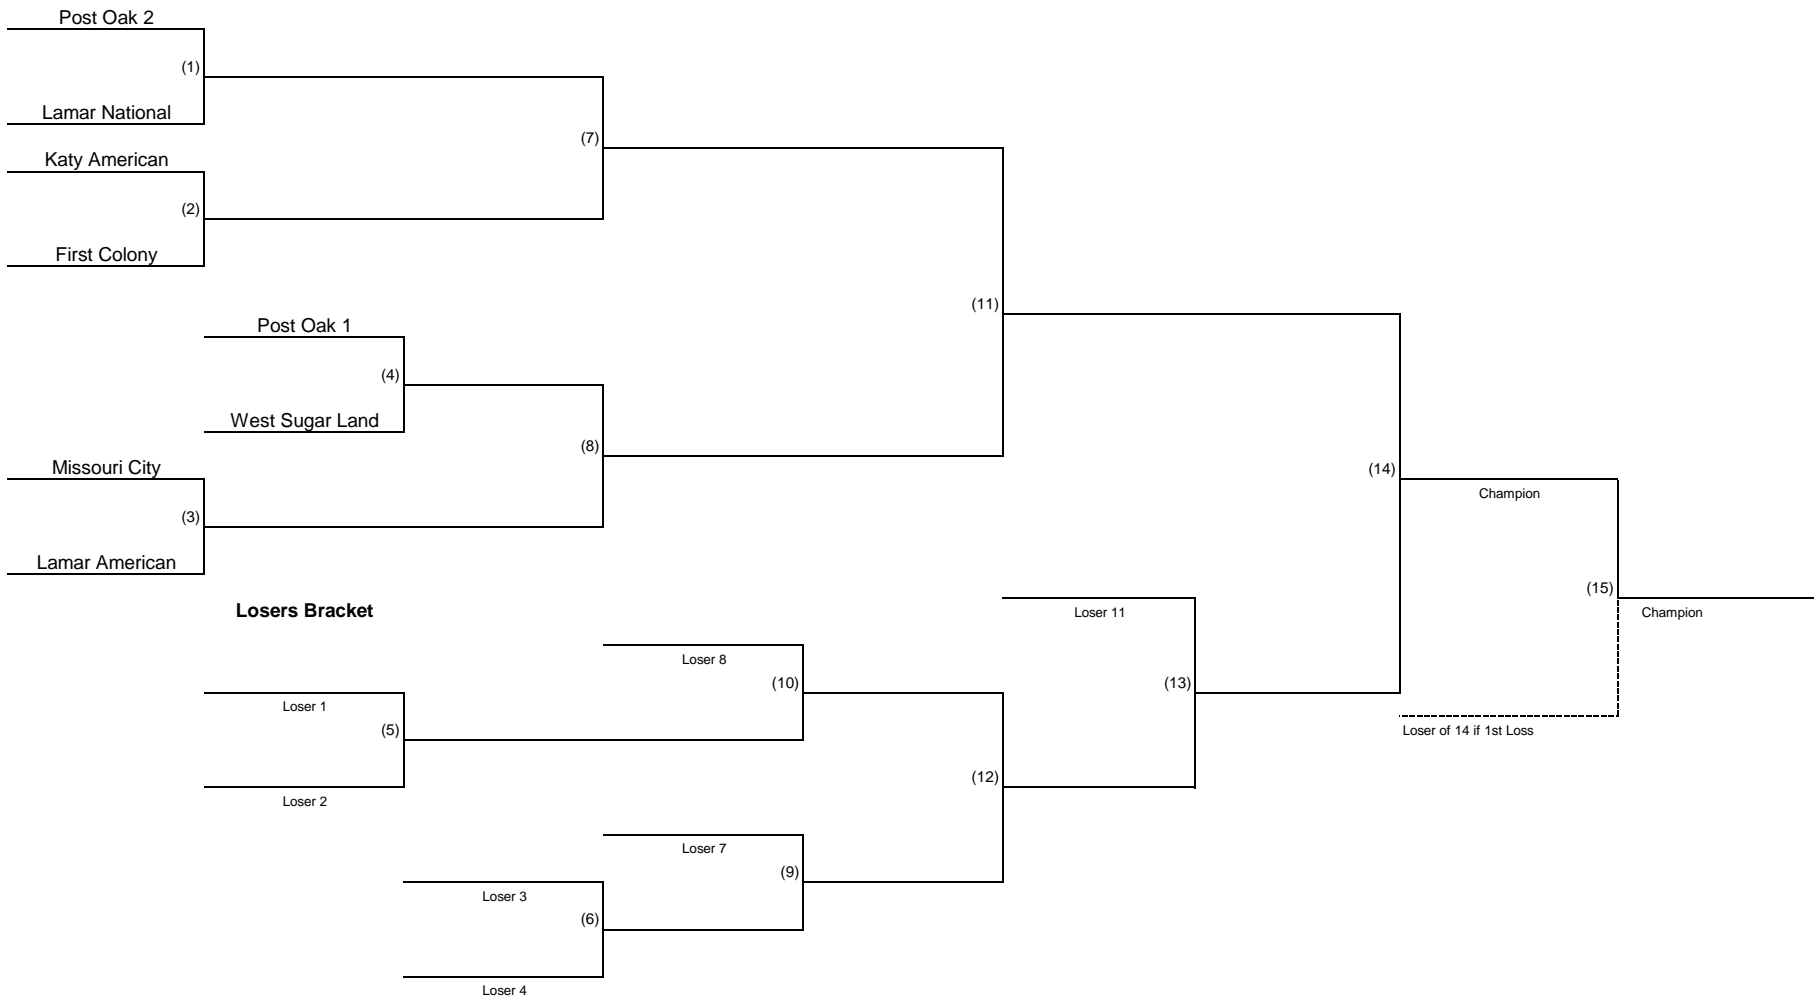

**12U Bracket**

WENDESDAY 2-Jun	THURSDAY 3-Jun	FRIDAY 4-Jun	SATURDAY 5-Jun	SUNDAY 6-Jun
--------------------	-------------------	-----------------	-------------------	-----------------

**11U Bracket**

TUESDAY 1-Jun	WENDESDAY 2-Jun	THURSDAY 3-Jun	FRIDAY 4-Jun	SATURDAY 5-Jun	SUNDAY 6-Jun	MONDAY 7-Jun	TUESDAY 8-Jun
------------------	--------------------	-------------------	-----------------	-------------------	-----------------	-----------------	------------------

**10U Bracket**

TUESDAY 1-Jun	WENDESDAY 2-Jun	THURSDAY 3-Jun	FRIDAY 4-Jun	SATURDAY 5-Jun	SUNDAY 6-Jun	TUESDAY 8-Jun
------------------	--------------------	-------------------	-----------------	-------------------	-----------------	------------------